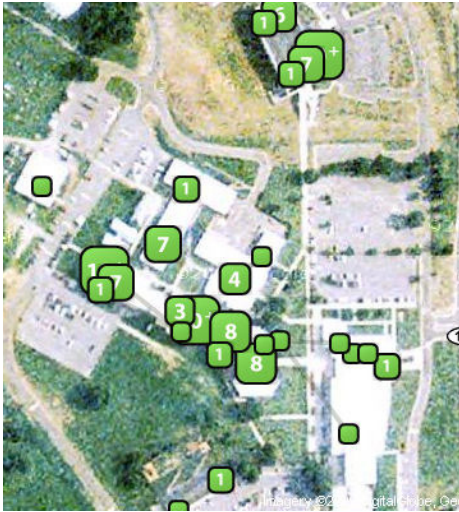

## **Approach Communications provides WiFi Internet services for Nash Community College.**

Approach Communications, the leading provider of wireless broadband solutions and managed WiFi systems recently completed covering the campus of Nash Community College in WiFi for student access.

Approach Communications configured and installed over twenty seven high powered Meraki 2.4GHz access points along with four sets of Deliberant 5.8GHz backhaul links thus covering the entire campus with wireless connectivity for its students.

With the comprehensive management system involved, NCC staff can control users, manage bandwidth and display important messages and announcements for the student body. They can also create reports based on users and which access points are generating the most traffic.